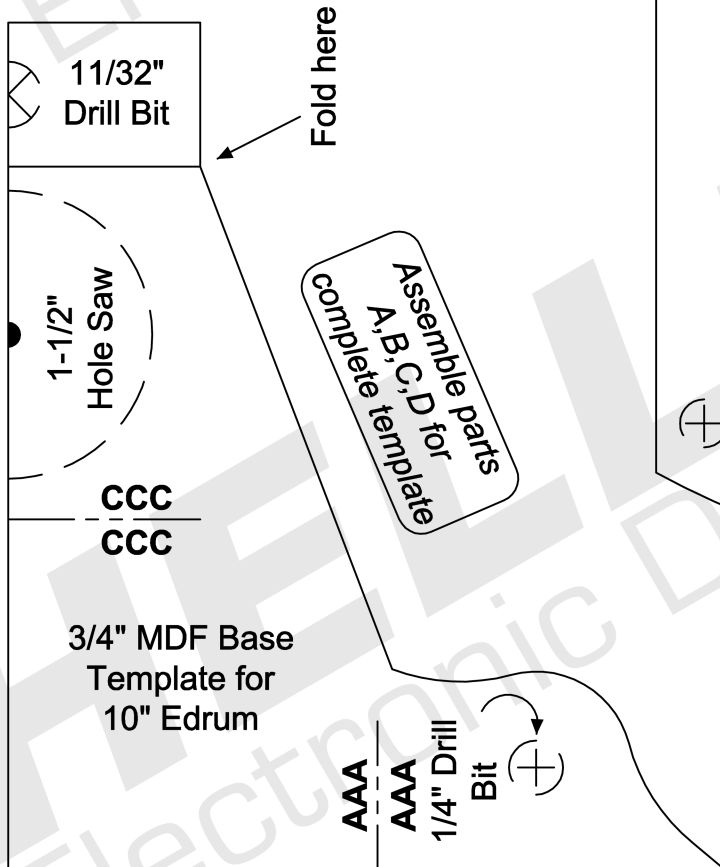

HELLFIRE™
Electronic Drum Systems

For best results use card sock when printing out this template.

X4L Edrum Template "D"