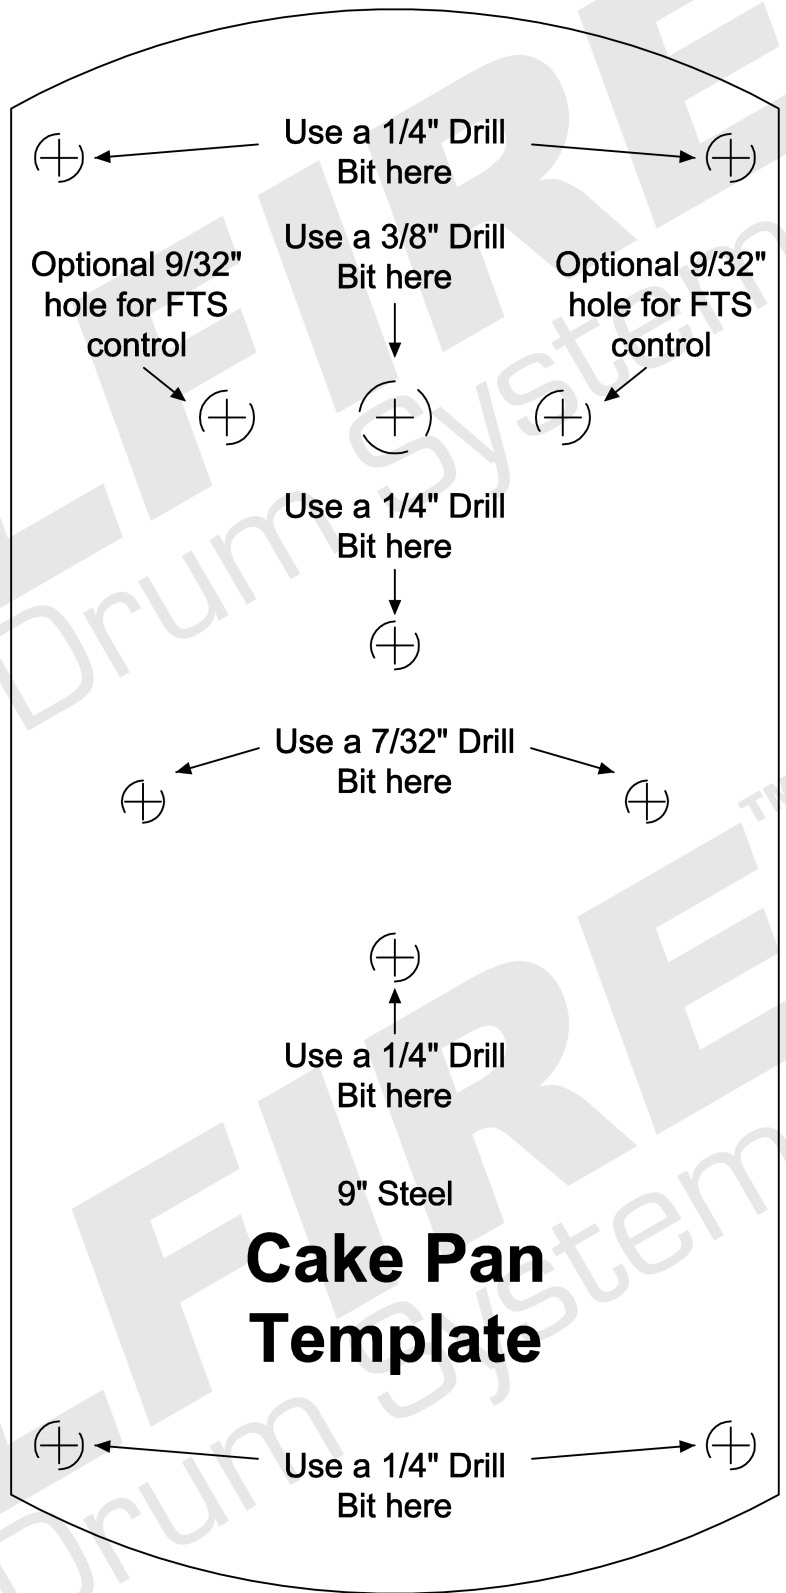

HELLFIRE™
Electronic Drum Systems

For best results use card sock when printing out this template.

X4L Edrum Template "D"